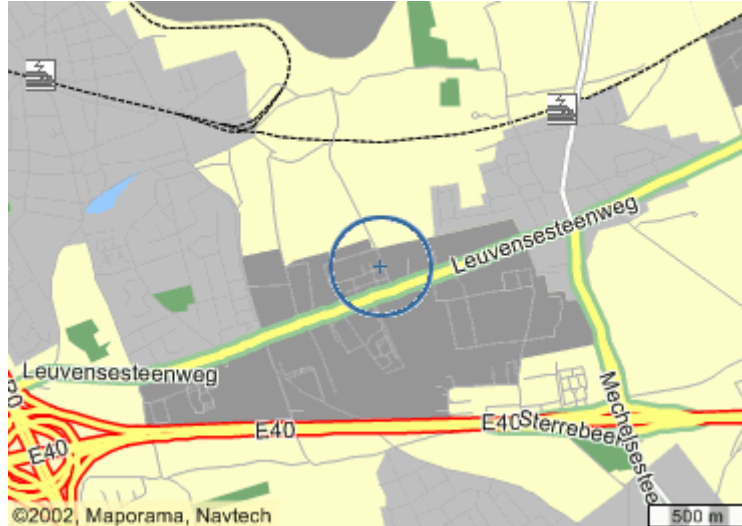

HOW TO REACH GENZYME BELGIUM NV/SA

How to reach Genzyme Belgium coming from Brussels or Antwerp

When on E40 Brussels-Liège, take exit 'Sterrebeek'.
At the end of the exit, turn left.
At first traffic lights, take left on 'Leuvensesteenweg'.
600 meters further to your right (at Q8), you will see a sign 'IKAROS'.
Take right and turn into the industry park.
We are located at number 53.

How to reach Genzyme Belgium coming from Liège-Luik

When on E40 Liège-Brussels take exit 'Sterrebeek'.
At the end of the exit, turn right.
At first traffic lights, take left on 'Leuvensesteenweg'.
600 meters further to your right (at Q8), you will see a sign 'IKAROS'.
Take right and turn into the industry park.
We are located at number 53.